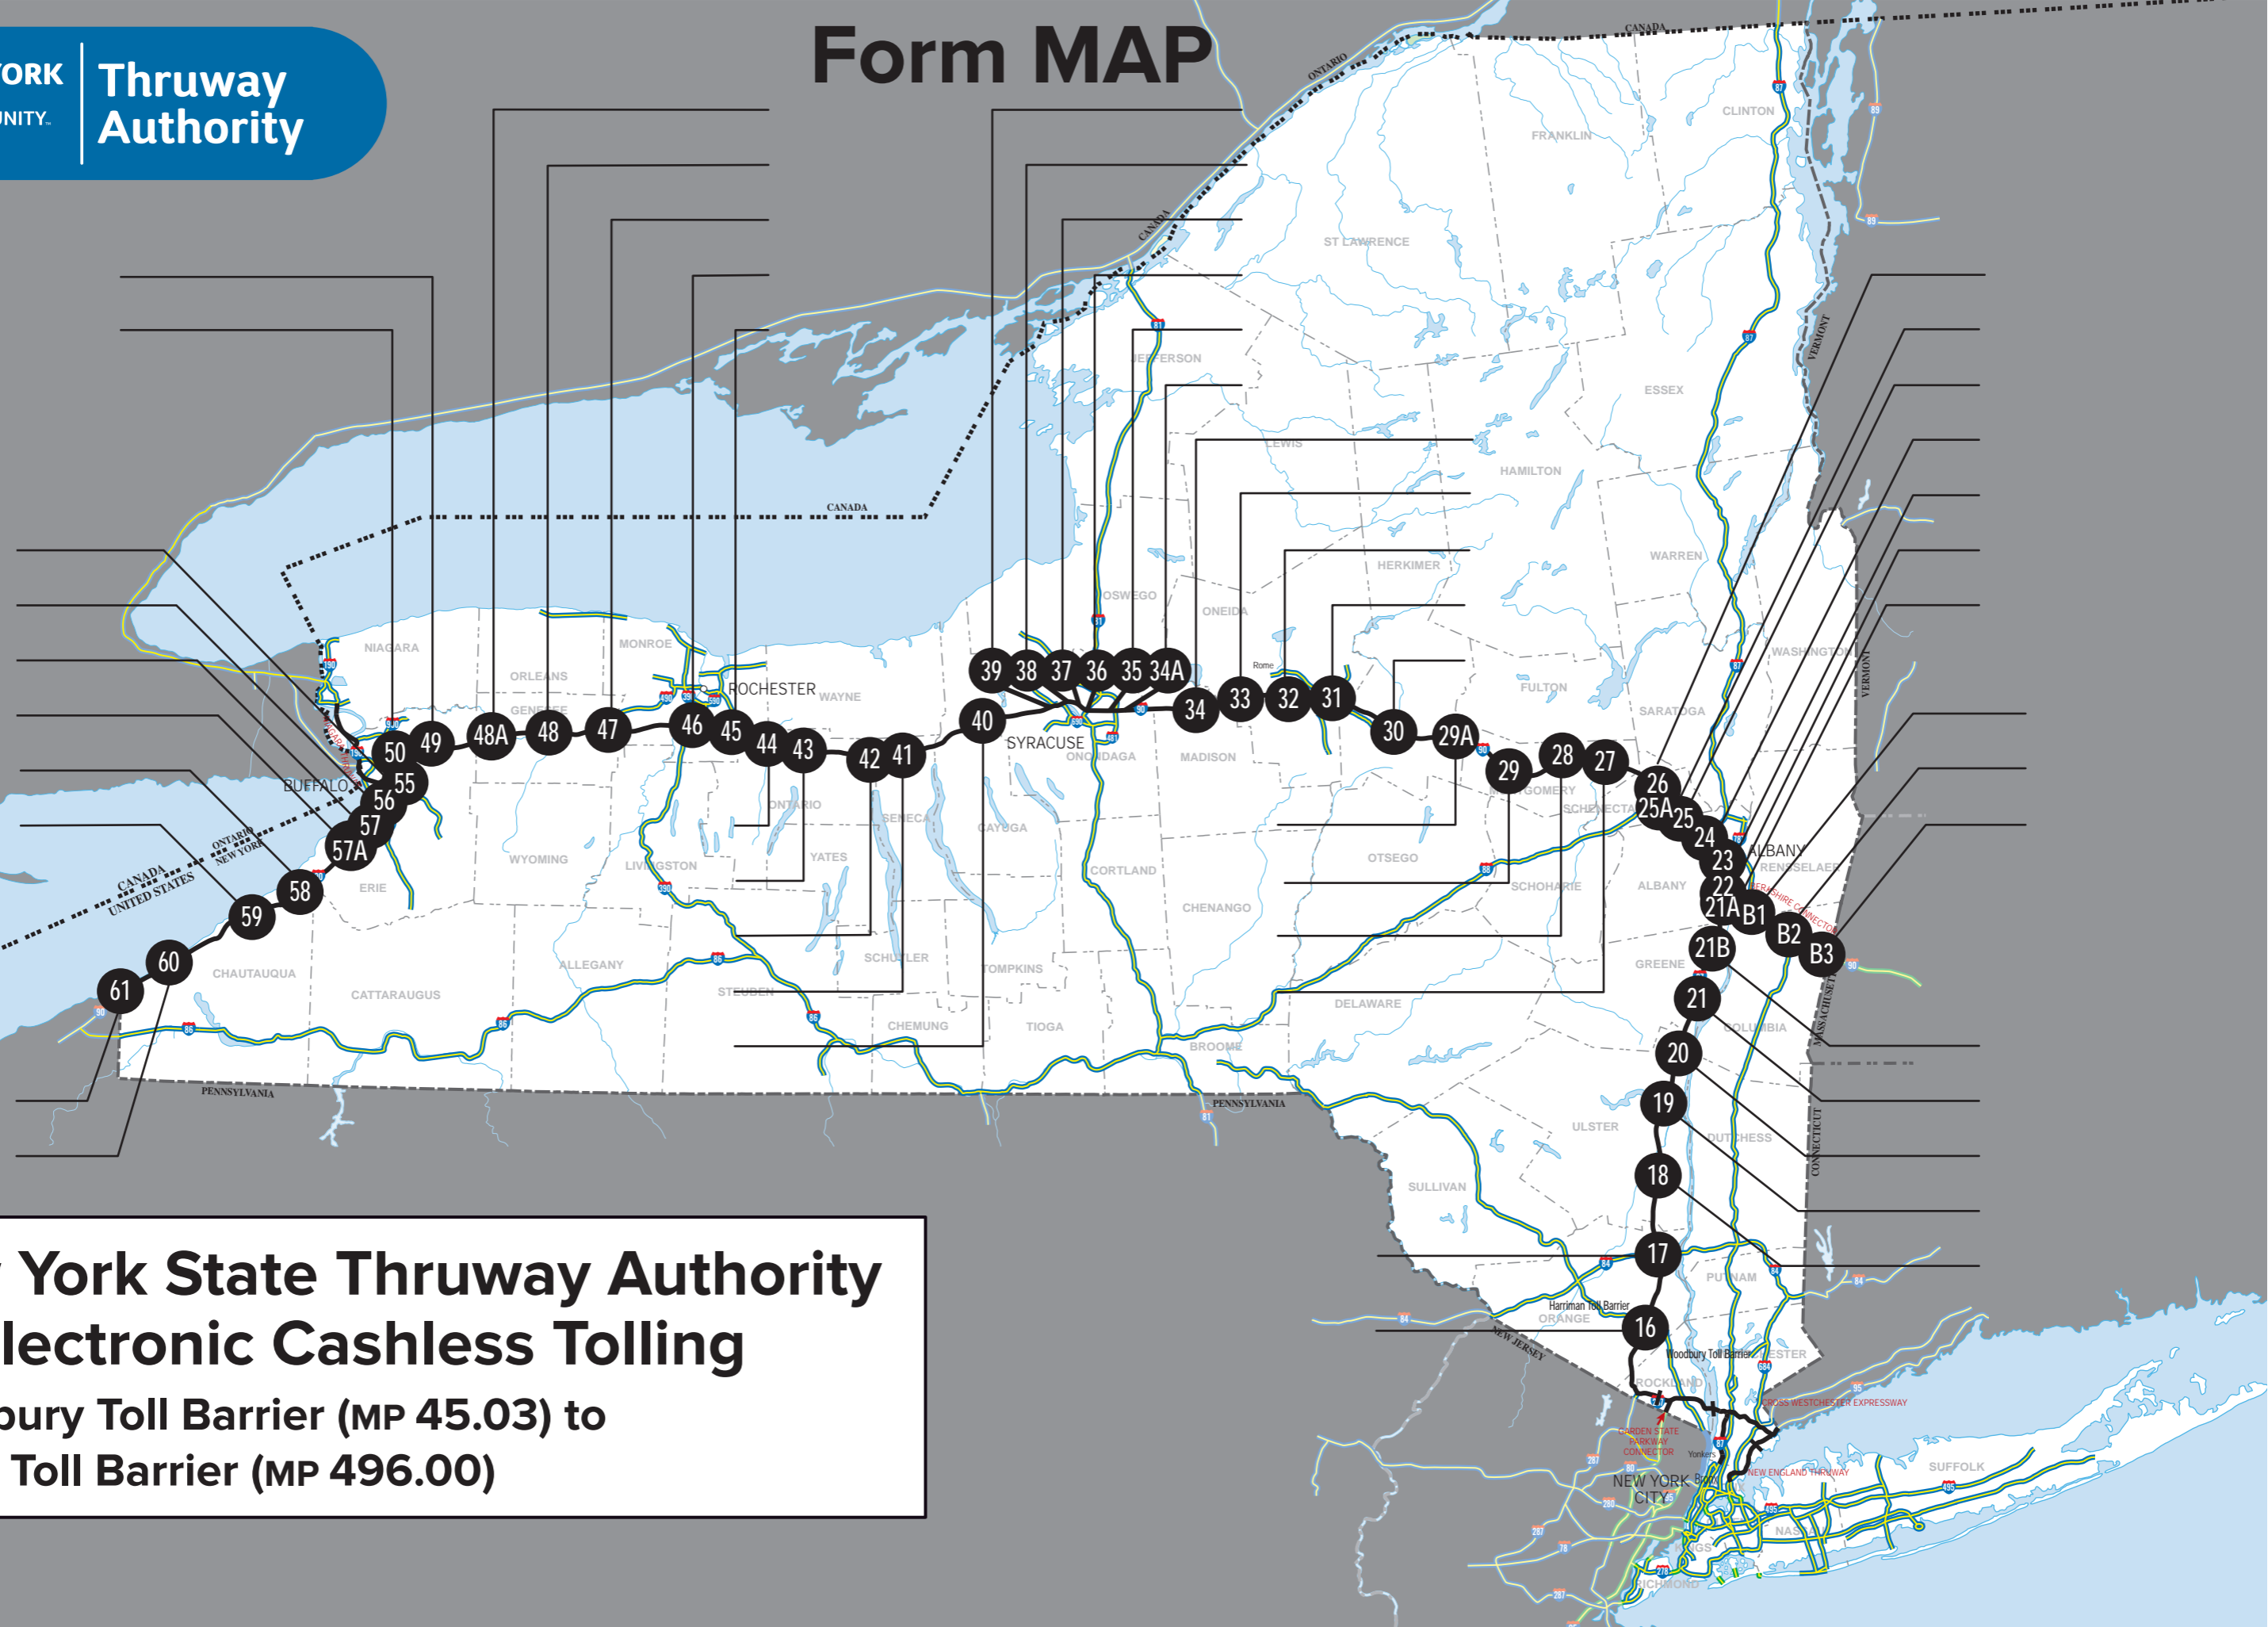

Thruway Authority

Form MAP

New York State Thruway Authority
All Electronic Cashless Tolling
Woodbury Toll Barrier (MP 45.03) to
Ripley Toll Barrier (MP 496.00)